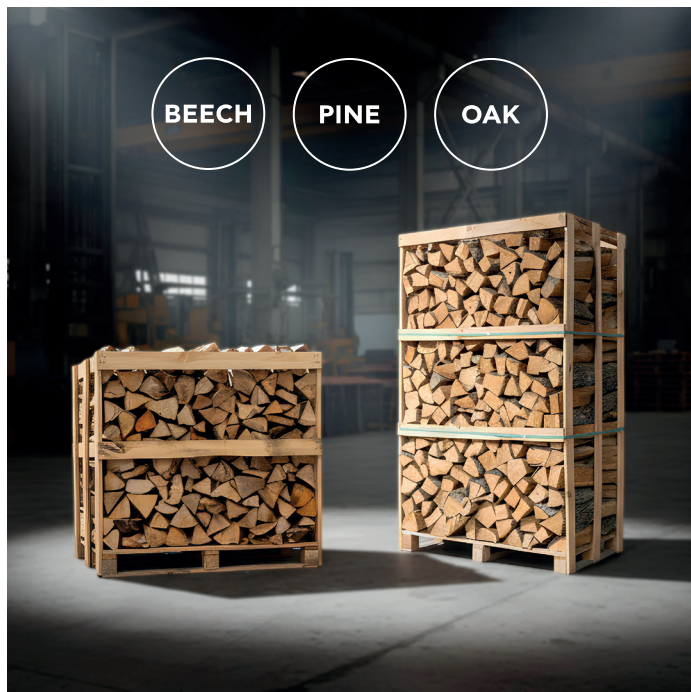

It is ideal for those who want a steady supply of quality wood for fireplaces, stoves and cooking, saving time and effort in transport and storage.

**CERTIFIED BY:**

CE, FSC, ISO 9001: 2014 & ISO 14000:2015